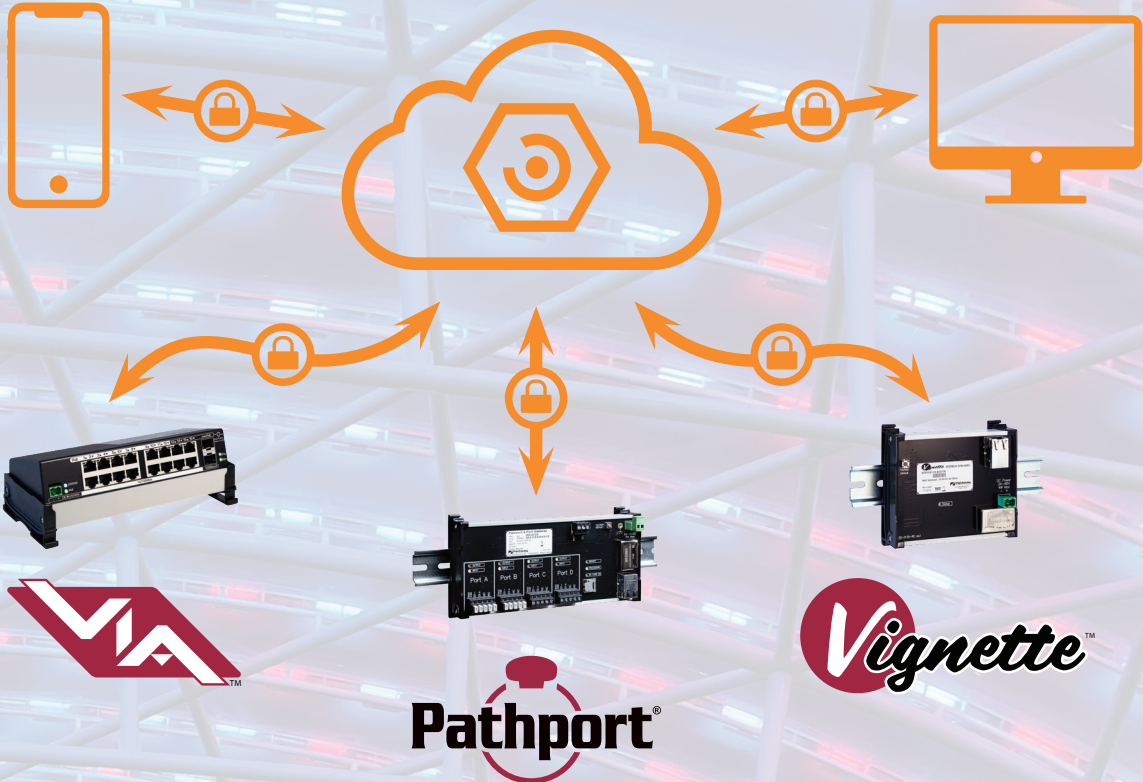

cloud-based remote management with

CONNECTED MANUFACTURER

Pathway[®]

Connectivity Solutions

cloud-based remote management

Save on travel - save time, reduce cost and carbon footprint.

Strengthen your customer relationships - **your company, your own branded portal**. It's easy to invite customers.

All your projects in a single place - **no more app hopping** between different manufacturer interfaces.

Manage multiple locations with ease, no matter where you are.

Works over any Internet connection using **industry-standard TLS**. No VPN required, no ports to be opened, and no firewalls to be compromised.